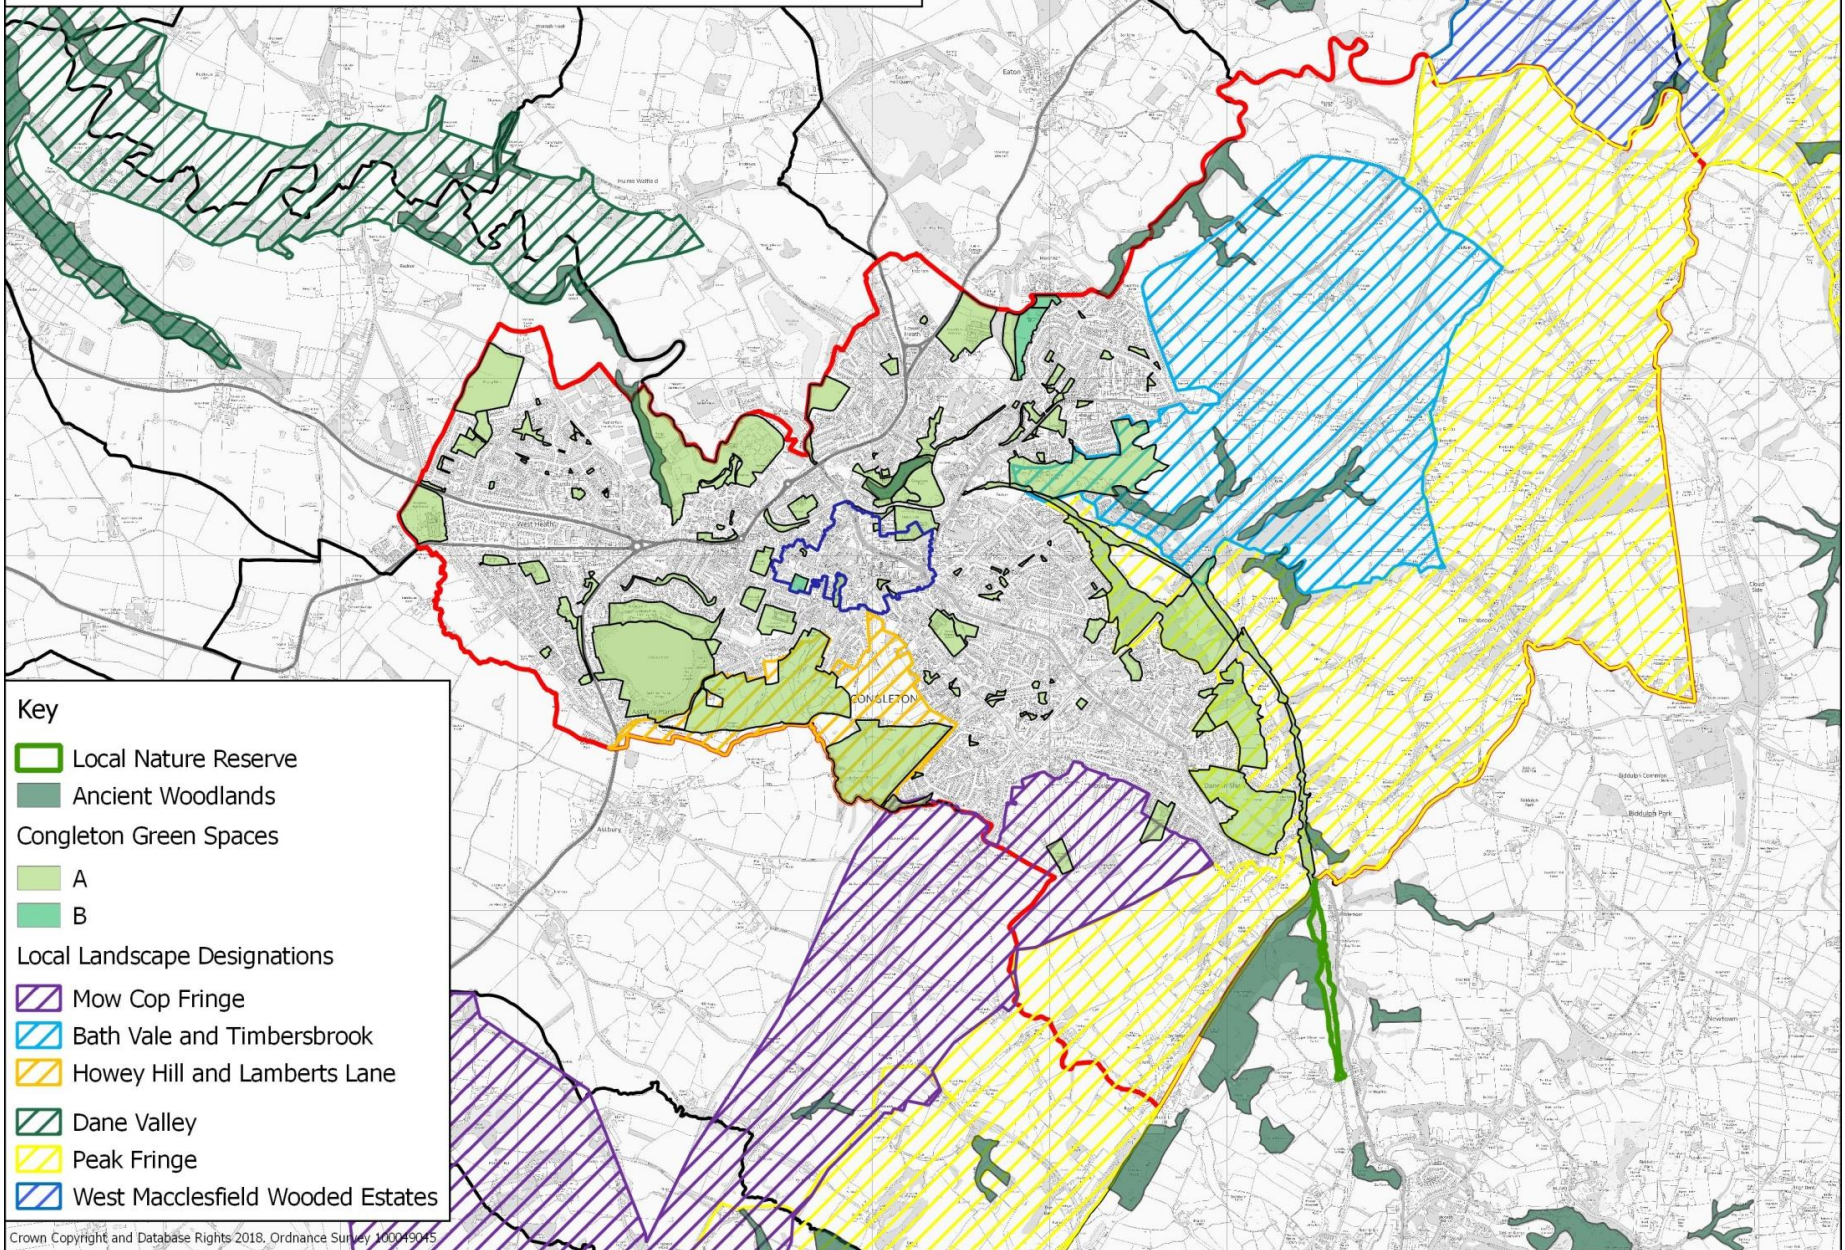

Congleton Neighbourhood Plan Policies and Proposals Map #2

Key

 Local Nature Reserve

 Ancient Woodlands

Congleton Green Spaces

 A

 B

Local Landscape Designations

 Mow Cop Fringe

 Bath Vale and Timbersbrook

 Howey Hill and Lamberts Lane

 Dane Valley

 Peak Fringe

 West Macclesfield Wooded Estates