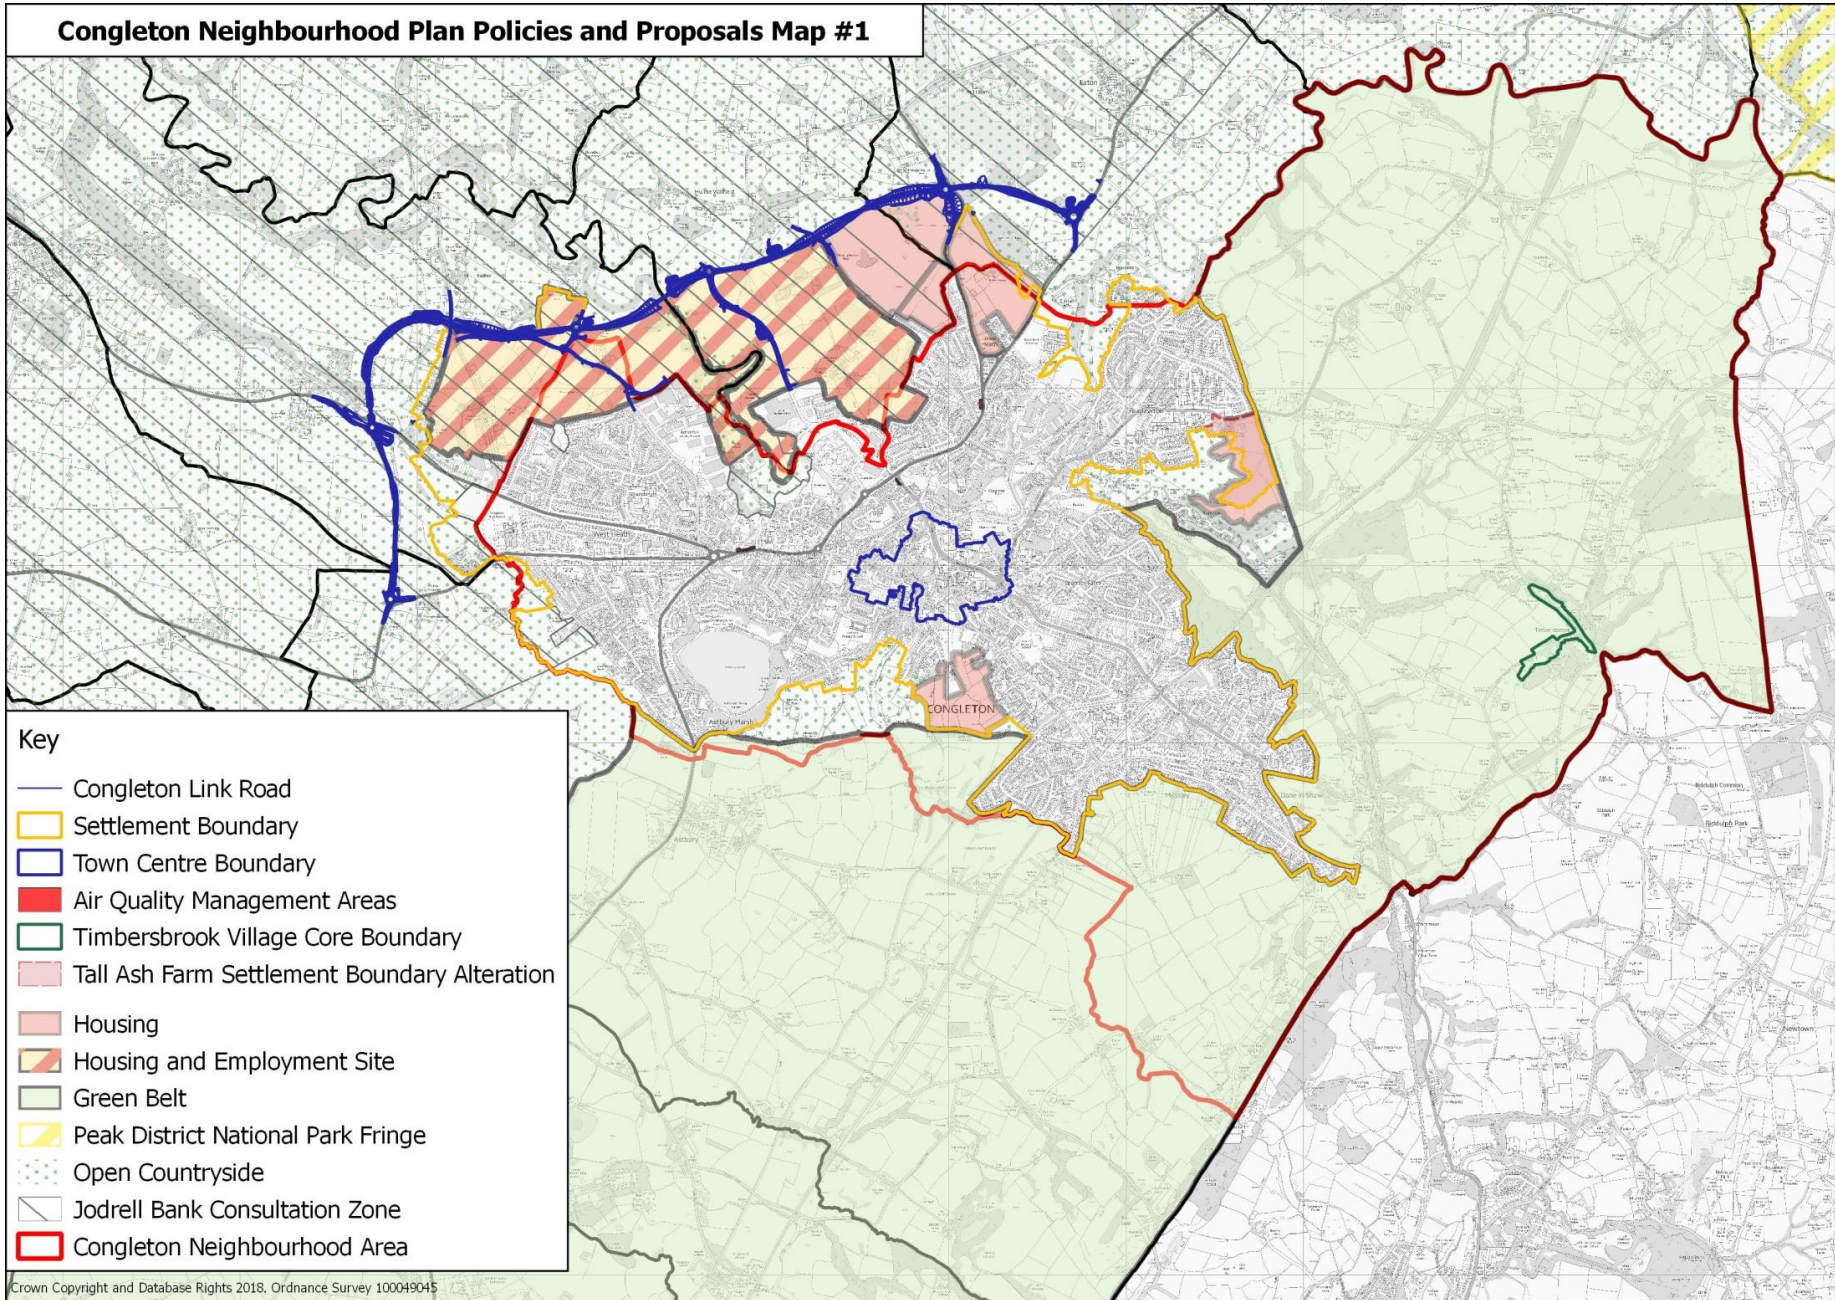

Congleton Neighbourhood Plan Policies and Proposals Map #1

- Key**
- Congleton Link Road
 - Settlement Boundary
 - Town Centre Boundary
 - Air Quality Management Areas
 - Timbersbrook Village Core Boundary
 - Tall Ash Farm Settlement Boundary Alteration
 - Housing
 - Housing and Employment Site
 - Green Belt
 - Peak District National Park Fringe
 - Open Countryside
 - Jodrell Bank Consultation Zone
 - Congleton Neighbourhood Area