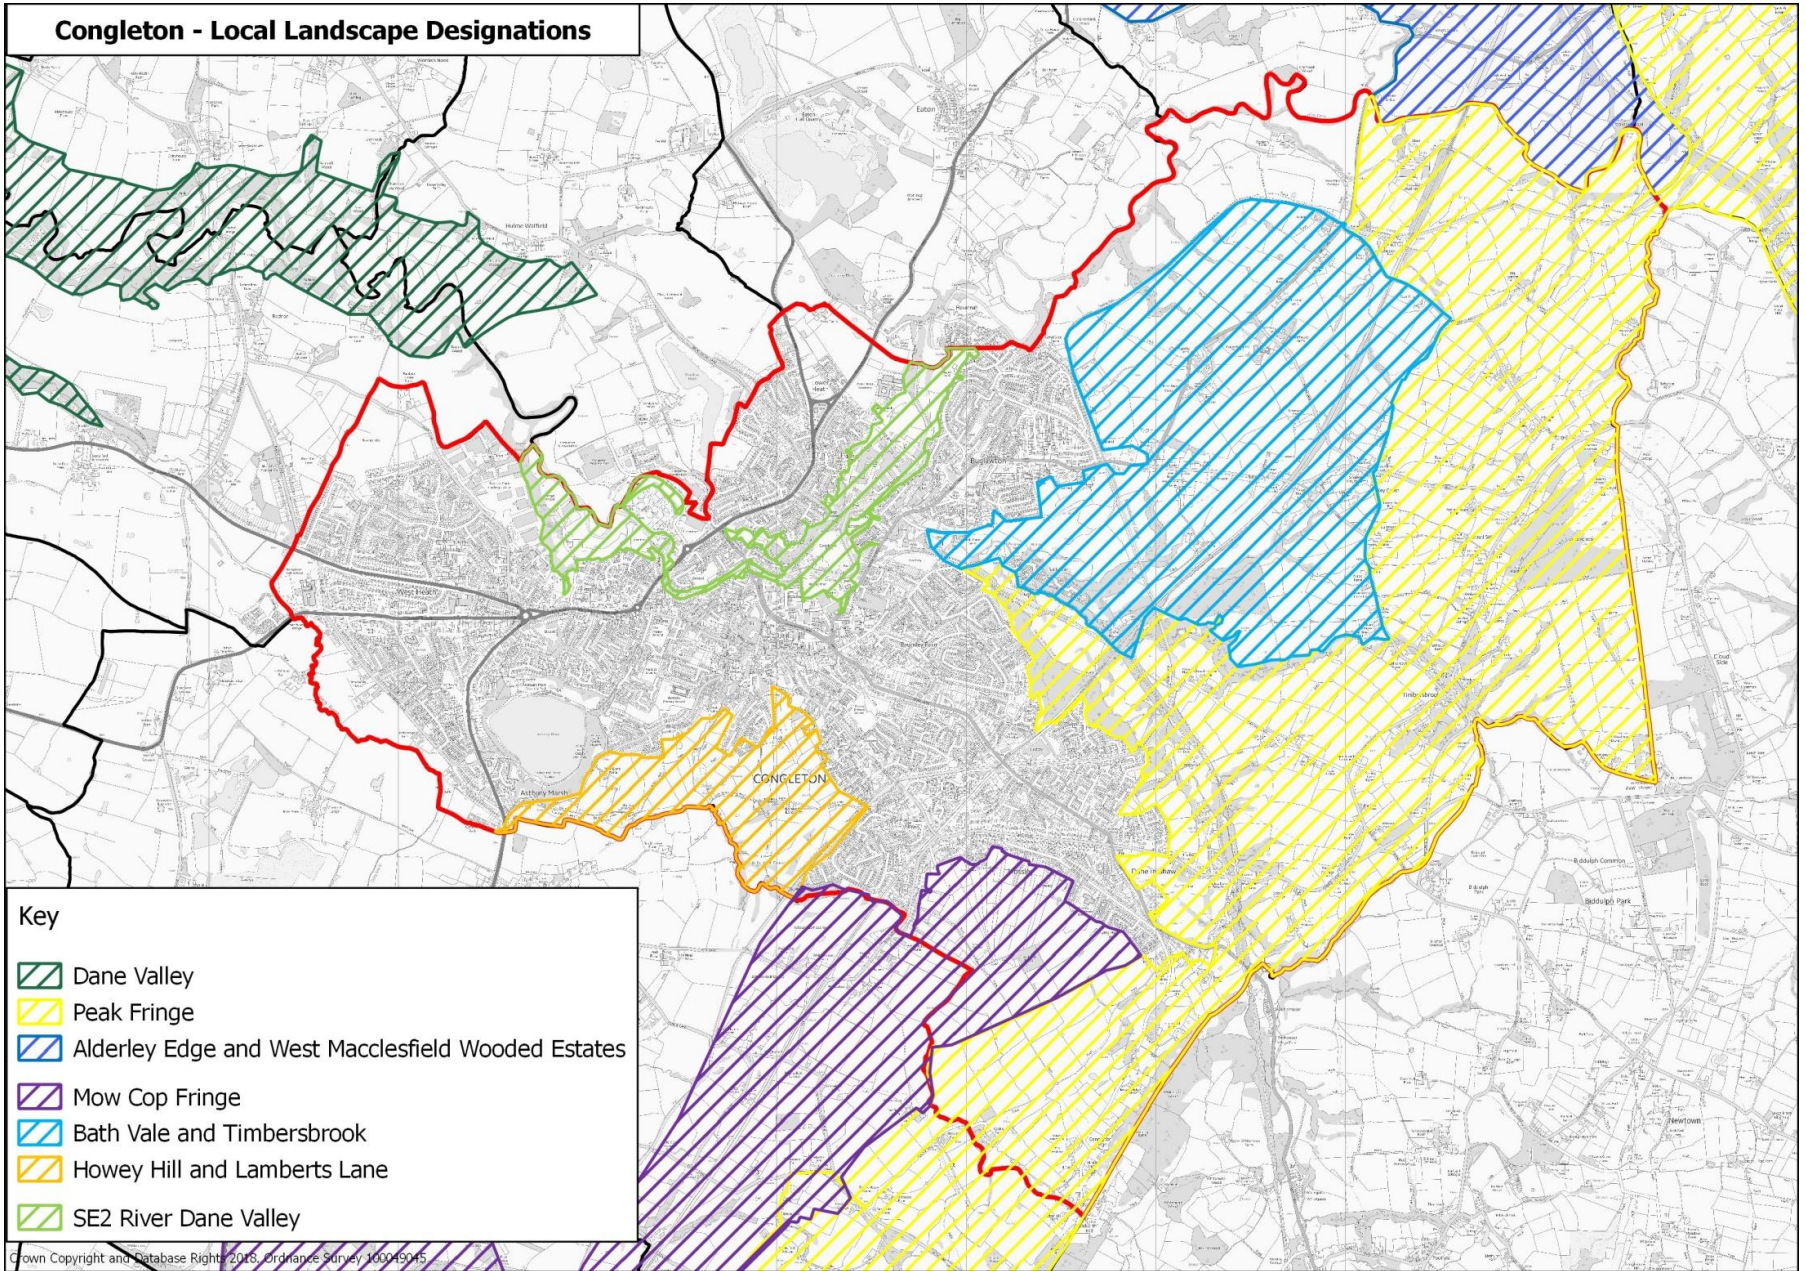

Congleton - Local Landscape Designations

Key

-  Dane Valley
-  Peak Fringe
-  Alderley Edge and West Macclesfield Wooded Estates
-  Mow Cop Fringe
-  Bath Vale and Timbersbrook
-  Howey Hill and Lamberts Lane
-  SE2 River Dane Valley